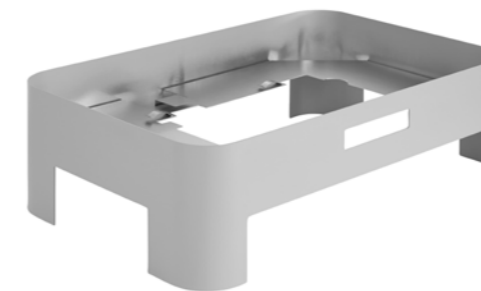

SPECIFICATIONS BUFFET STANDS

Powder coating macadamia, stainless 18/10, height 17 cm / 6.69 in., height incl. chafing dish 30 cm / 11.81 in.

CHAFING DISH GN 1/1 HOT & FRESH BASIC

Bodenmaß: 47,5 x 27 cm | Bottom size: 18 3/4 x 10 5/8 in.

Bodenmaß: 27 x 30 cm | Bottom size: 10 5/8 x 11 7/8 in.

Maße inkl. Bremse und Griff | Dimensions incl. brake and handle
Länge x Breite: 37 x 49 cm | Length x width: 14.57 x 19.29 in.
Höhe 19 cm | Height 7.48 in.

Artikel-Nr. | Item no.
55.0002.8000

CHAFING DISH RUND HOT & FRESH BASIC CHAFING DISH ROUND HOT & FRESH BASIC

Bodenmaß: Ø 29 cm | Bottom size: Ø 11 3/8 in.

Maße inkl. Bremse und Griff | Dimensions incl. brake and handle
Ø 39 cm, Breite 48 cm | Ø 15.35 in., width 18.90 in.
Höhe 19 cm | Height 7.48 in.

Artikel-Nr. | Item no.
55.0001.8000

BUFFETGESTELL GN 1/1 HOT & FRESH BUFFET STAND GN 1/1 HOT & FRESH

Passend zu allen Chafing Dishes GN 1/1 HOT & FRESH
Fitting for all chafing dishes GN 1/1 HOT & FRESH

Länge x Breite: 58 x 37 cm
Length x width: 22.83 x 14.57 in.