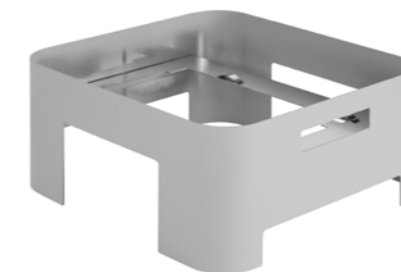

SPECIFICATIONS BUFFET STANDS

Powder coating macadamia, stainless 18/10, height 17 cm / 6.69 in., height incl. chafing dish 30 cm / 11.81 in.

CHAFING DISH GN 1/1 HOT & FRESH BASIC

Bodenmaß: 47,5 x 27 cm | Bottom size: 18 3/4 x 10 5/8 in.

Artikel-Nr. | Item no.
55.0002.8000

CHAFING DISH RUND HOT & FRESH BASIC CHAFING DISH ROUND HOT & FRESH BASIC

Bodenmaß: Ø 29 cm | Bottom size: Ø 11 3/8 in.

Maße inkl. Bremse und Griff | Dimensions incl. brake and handle
Ø 39 cm, Breite 48 cm | Ø 15.35 in., width 18.90 in.
Höhe 19 cm | Height 7.48 in.

Artikel-Nr. | Item no.
55.0001.8000

BUFFETGESTELL GN 1/1 HOT & FRESH BUFFET STAND GN 1/1 HOT & FRESH

Passend zu allen Chafing Dishes GN 1/1 HOT & FRESH
Fitting for all chafing dishes GN 1/1 HOT & FRESH

Länge x Breite: 58 x 37 cm
Length x width: 22.83 x 14.57 in.

Artikel-Nr. | Item no.
55.0137.8000

BUFFETGESTELL GN 2/3 HOT & FRESH BUFFET STAND GN 2/3 HOT & FRESH

Passend zu allen Chafing Dishes GN 2/3 HOT & FRESH
Fitting for all chafing dishes GN 2/3 HOT & FRESH

Länge x Breite: 37 x 40 cm
Length x width: 14.57 x 15.75 in.